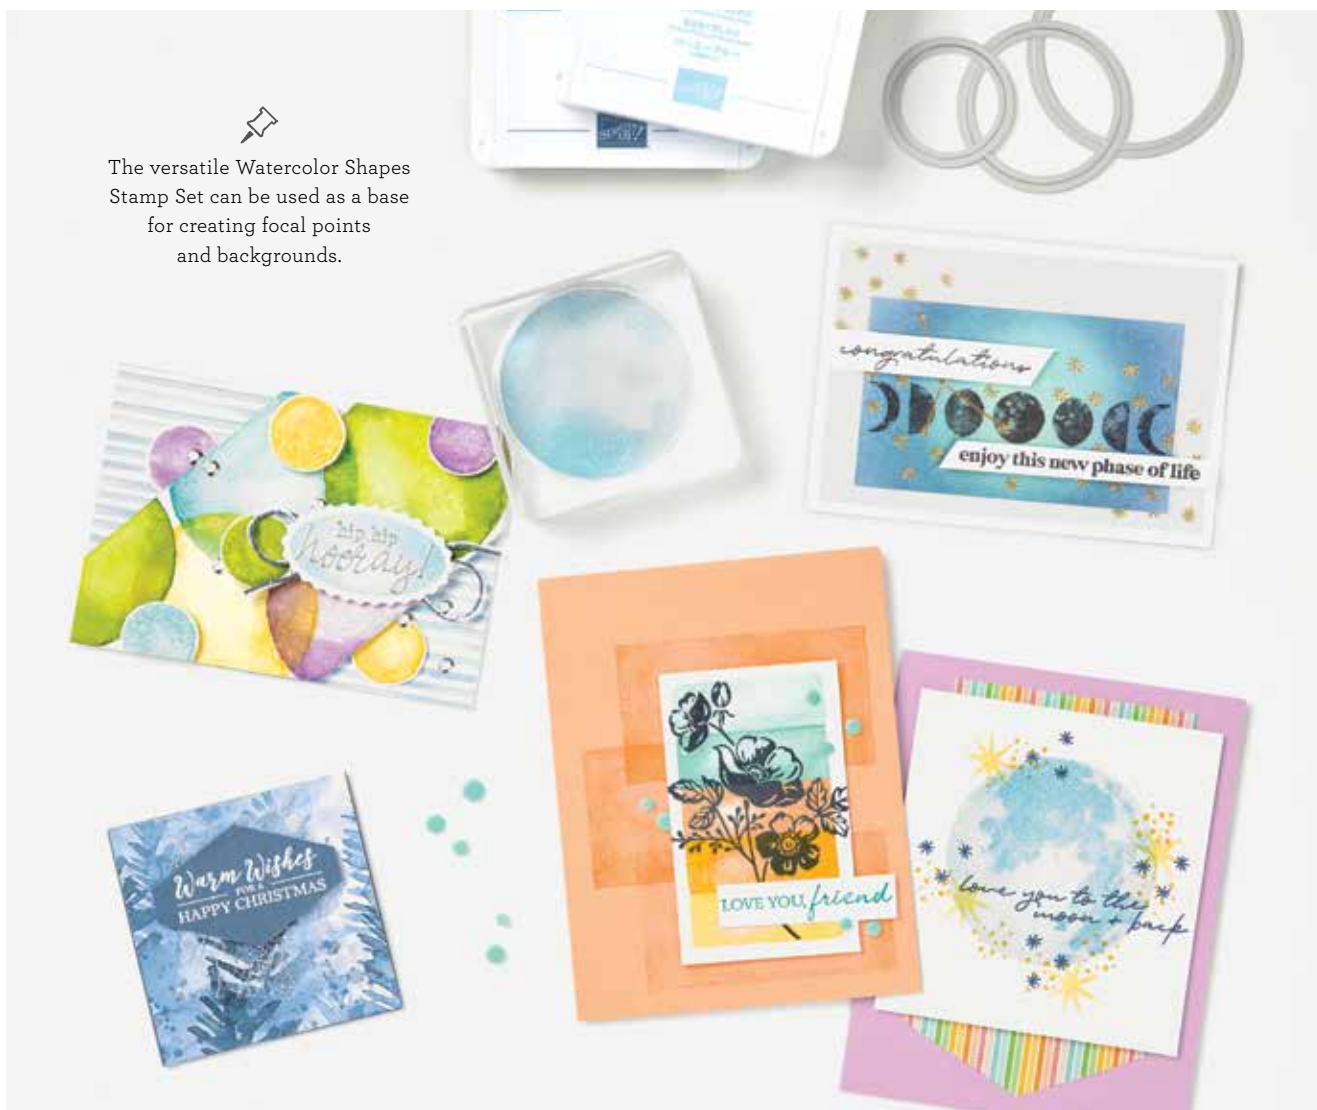

The versatile Watercolor Shapes Stamp Set can be used as a base for creating focal points and backgrounds.

- PALE PAPAYA
- DAFFODIL DELIGHT
- BALMY BLUE
- MISTY MOONLIGHT
- FRESH FREESIA

hip hip
hooray!

you
did it!

happy *birthday*
TO YOU

wishing
you YOUR
BEST *year*
yet

hello
hey

TO THE
world
YOU ARE A
DAD
TO ME
you are the
WORLD

HAPPY FATHER'S DAY!

Warm Wishes
FOR A
HAPPY CHRISTMAS

Thank You *and every*
thoughtful
thing you do
for all that you are

BEST YEAR • 152568 | $20.00
11 cling stamps (suggested clear blocks: a, b, c, h) •