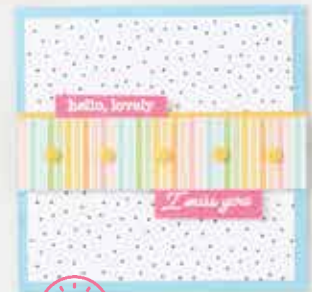

[P. 135]
2021-2023 IN COLOR™
SHIMMER VELLUM
155616 | $12.00

Stay strong, my friend thank you

FOREVER GRATEFUL believe in yourself

with much love

You're doing better than you think

The best way to get through things is together

May your comeback be stronger than your setback

I miss you

Don't let worry spoil your happy

sending you this paper hug

PRAYING FOR BLANKETS OF HEALING AROUND YOU & YOURS

I am here for you

Follow your dreams

You are loved, today & always

I LOVE YOU no matter what

You are proof there is good in the world

hello, lovely

warmest wishes

get well soon

N THROUGH IT TOGETHER • 155796 | $22.00

21 cling stamps (suggested clear blocks: b, g) •