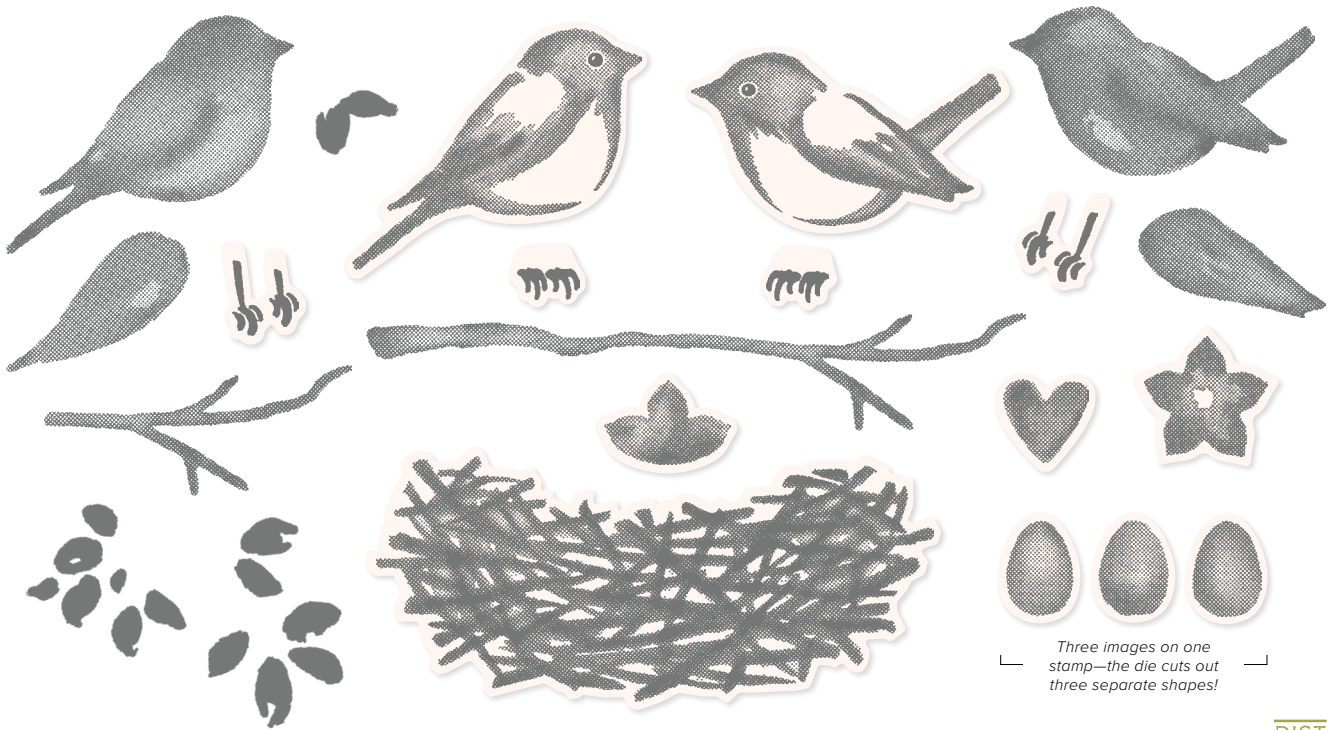

BIRDS & BRANCHES • 158281 | $18.00

19 photopolymer stamps (suggested clear blocks: a, b, c, h) • Two-Step
○ Coordinates with Birds & More Dies (p. 162)