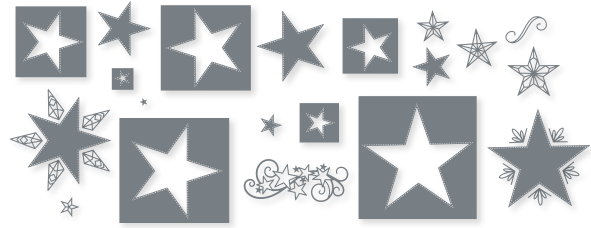

STITCHED STARS • 150653 | $38.00
23 dies. Largest die: 3-7/8" x 3-7/8" (9.8 x 9.8 cm).
See these dies in use on p. 47.