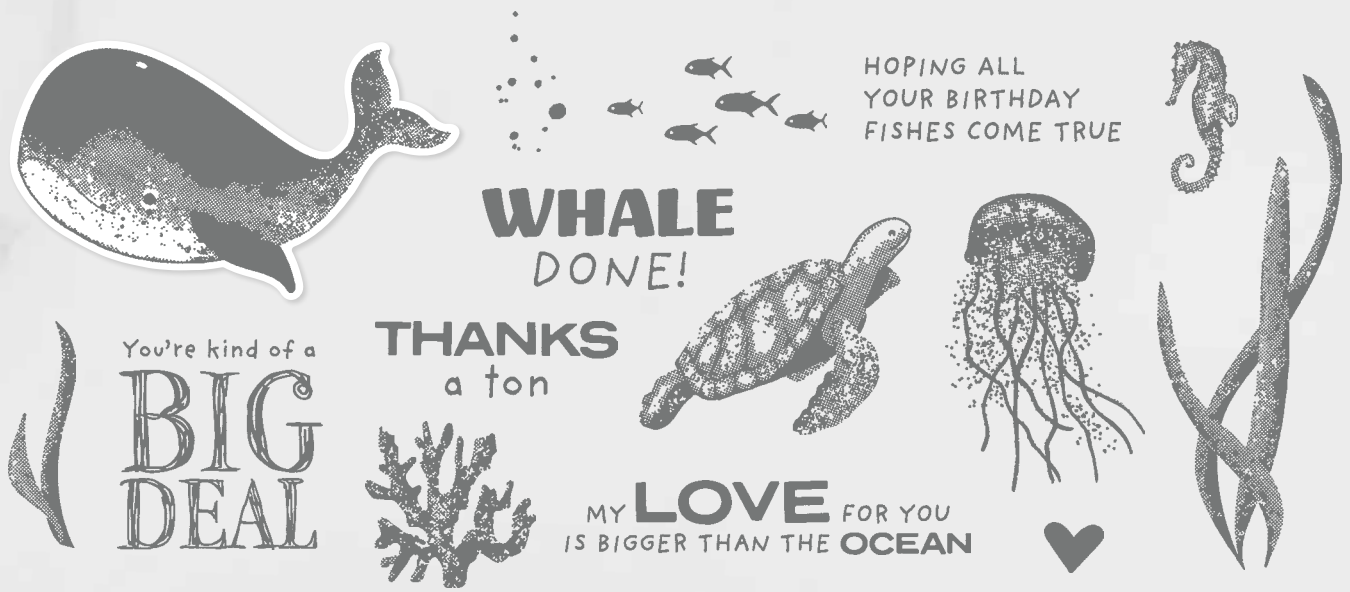

WHALE DONE • 158315 | $17.00

15 photopolymer stamps (suggested clear blocks: a, b, c, d, g) • [EN] [FR]
O Coordinates with Whale Punch (p. 149)