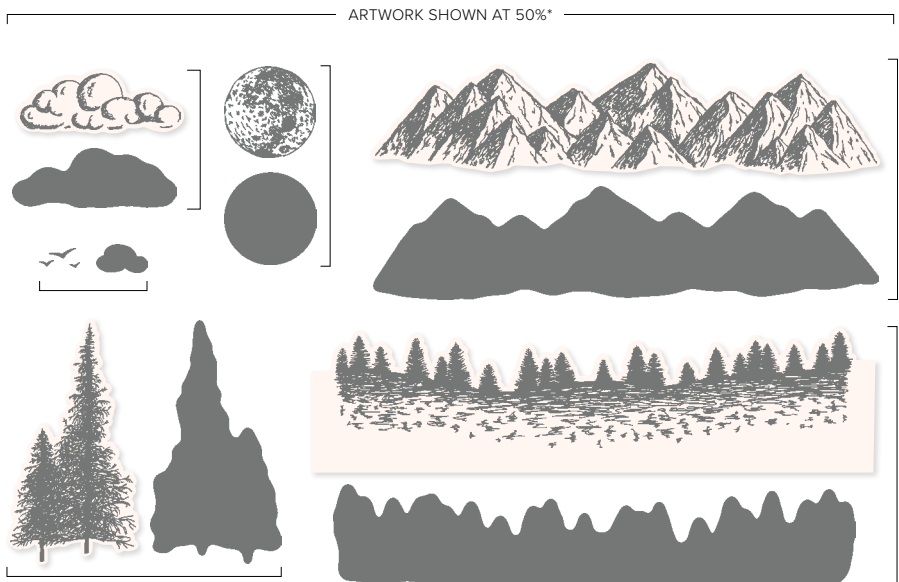

# REVERSIBLES

Expand your horizons with Reversibles™ stamps—specialized photopolymer stamps you can stamp using both sides!

**JAR OF FLOWERS • 152515 | \$23.00**  
 9 photopolymer stamps (suggested clear blocks: b, d, e) • Two-Step  
 ○ Coordinates with Jar Punch (p. 150)