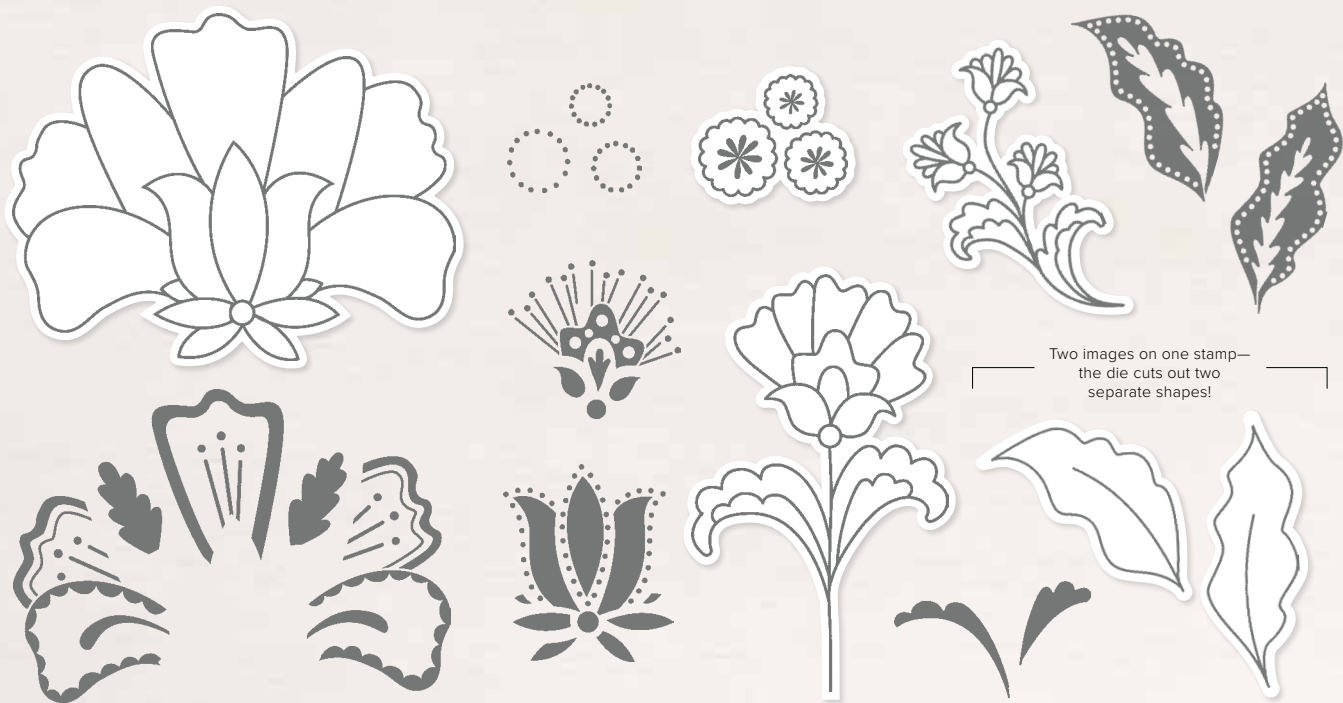

N BATIK BOUTIQUE • 155077 | $17.00
11 photopolymer stamps (suggested clear blocks: a, b, d) • Two-Step
O Coordinates with Batik Dies (p. 158)

10%

BUNDLED SAVINGS

+

BATIK BOUTIQUE BUNDLE

158362 | $46.00 $41.25

Photopolymer • Batik Boutique Stamp Set + Batik Dies (p. 158)