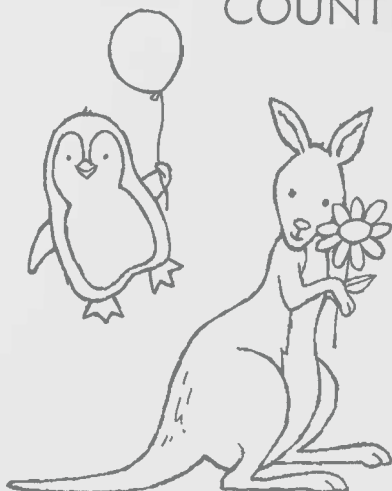

Love comes in all shapes and sizes
We can make it through anything
if we do it together.

N COUNT ON ME • 155647 | $22.00
12 cling stamps (suggested clear blocks: a, b, c, d, h)