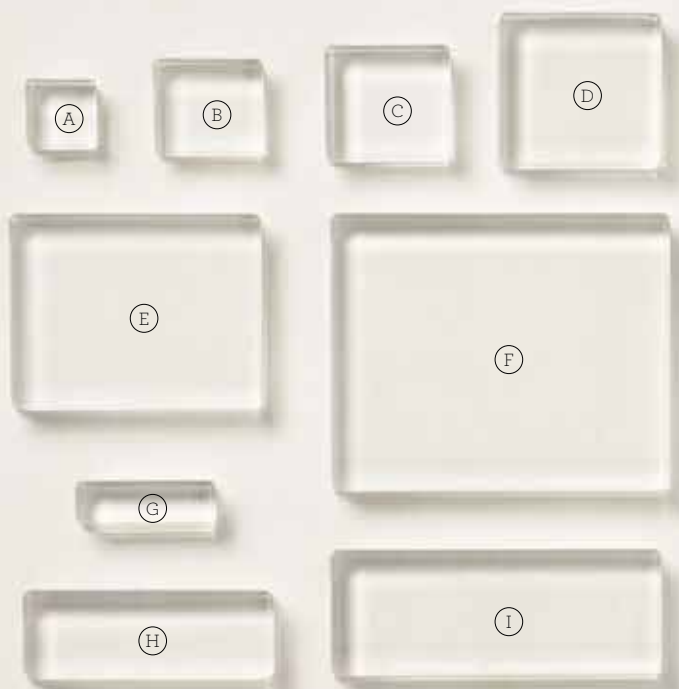

STAMPIN' ACCESSORIES

CLEAR BLOCKS (A-I)

Acrylic blocks for cling and photopolymer stamps. See block size recommendations throughout the catalog.

10%
BUNDLED SAVINGS

CLEAR BLOCK BUNDLE (A-I) 118491 | ~~$79.45~~ $71.50

Includes 1 each of clear block in a convenient set.

BLOCK A 118487 | $4.00

1-3/16" x 1-1/4"
(3 x 3.2 cm)

BLOCK C 118486 | $7.00

2" x 2-1/4"
(5.1 x 5.7 cm)

BLOCK E 118484 | $12.00

3-7/16" x 4-7/16"
(8.7 x 11.3 cm)

BLOCK G 118489 | $4.50

2-1/2" x 3/4"
(6.4 x 1.9 cm)

BLOCK I 118488 | $12.00

5-7/8" x 2-1/4"
(14.9 x 5.7 cm)

BLOCK B 117147 | $6.00

1-5/8" x 1-15/16"
(4.1 x 4.9 cm)

BLOCK D 118485 | $8.50

2-7/8" x 2-11/16"
(7.3 x 6.8 cm)

BLOCK F 118483 | $17.00

4-7/8" x 6"
(12.4 x 15.2 cm)

BLOCK H 118490 | $8.50

4-7/16" x 1-5/8"
(11.3 x 4.1 cm)