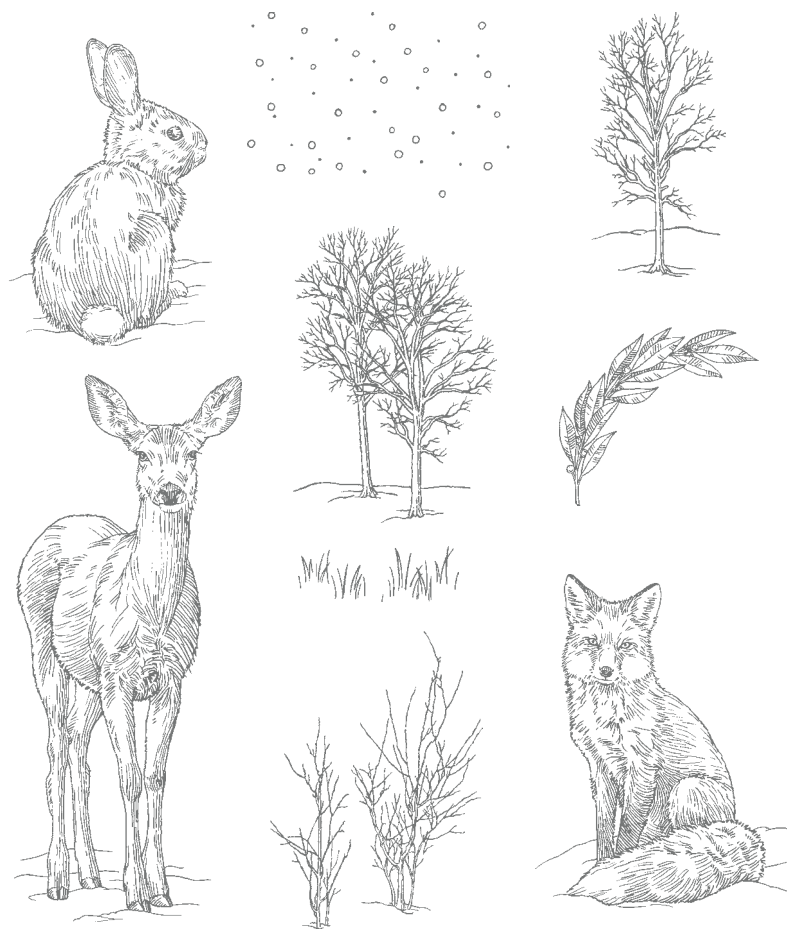

NATURE'S BEAUTY • 150528 | $21.00

9 cling stamps (suggested clear blocks: a, b, c, e)

[P. 131]
BLOOM WHERE
YOU'RE PLANTED
DESIGNER SERIES PAPER
155696 | $11.50