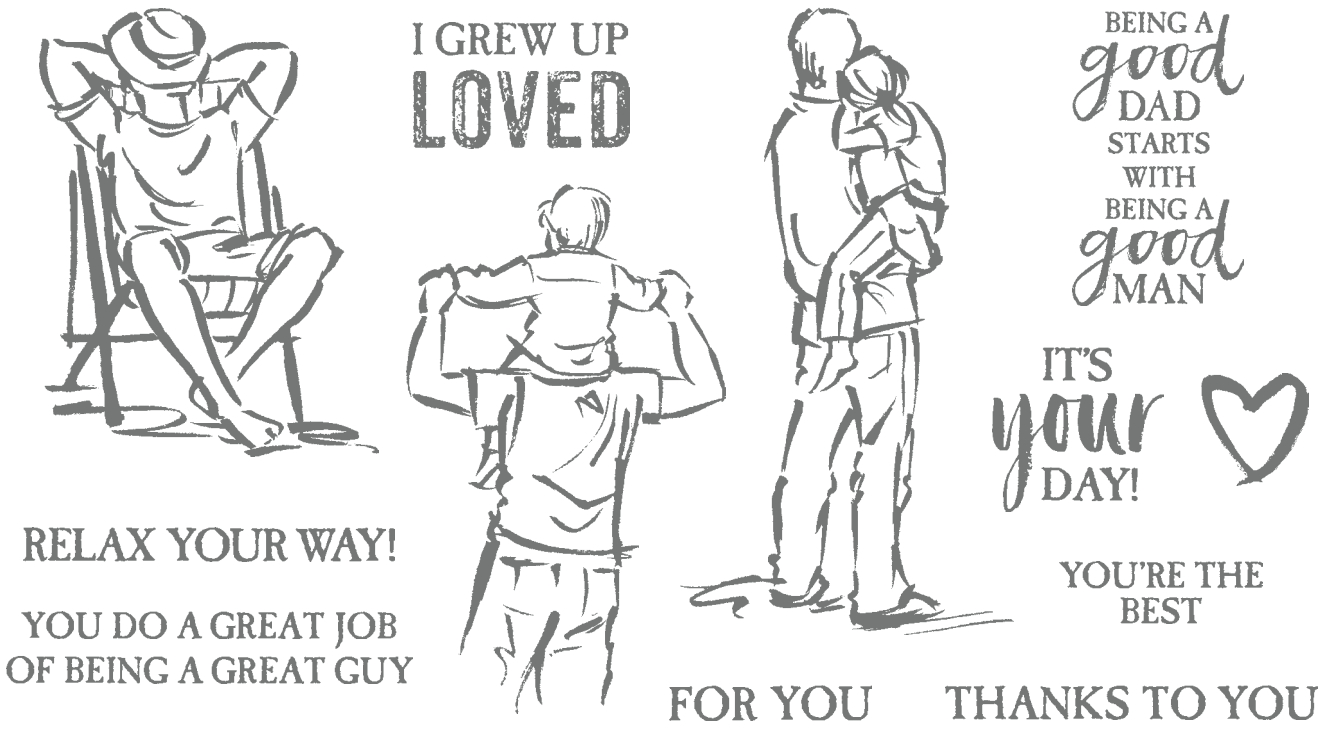

- REAL RED
- DAFFODIL DELIGHT
- OLD OLIVE
- BALMY BLUE
- SMOKY SLATE

**RELAX YOUR WAY!**  
**YOU DO A GREAT JOB OF BEING A GREAT GUY**

**I GREW UP LOVED**

**BEING A good DAD STARTS WITH BEING A good MAN**