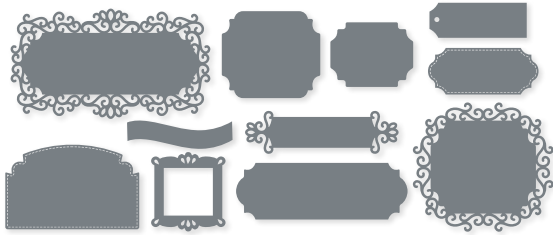

ORNATE FRAMES • 150664 | $34.00
11 dies. Largest die: 3-1/8" x 1-5/8" (7.9 x 4.1 cm).