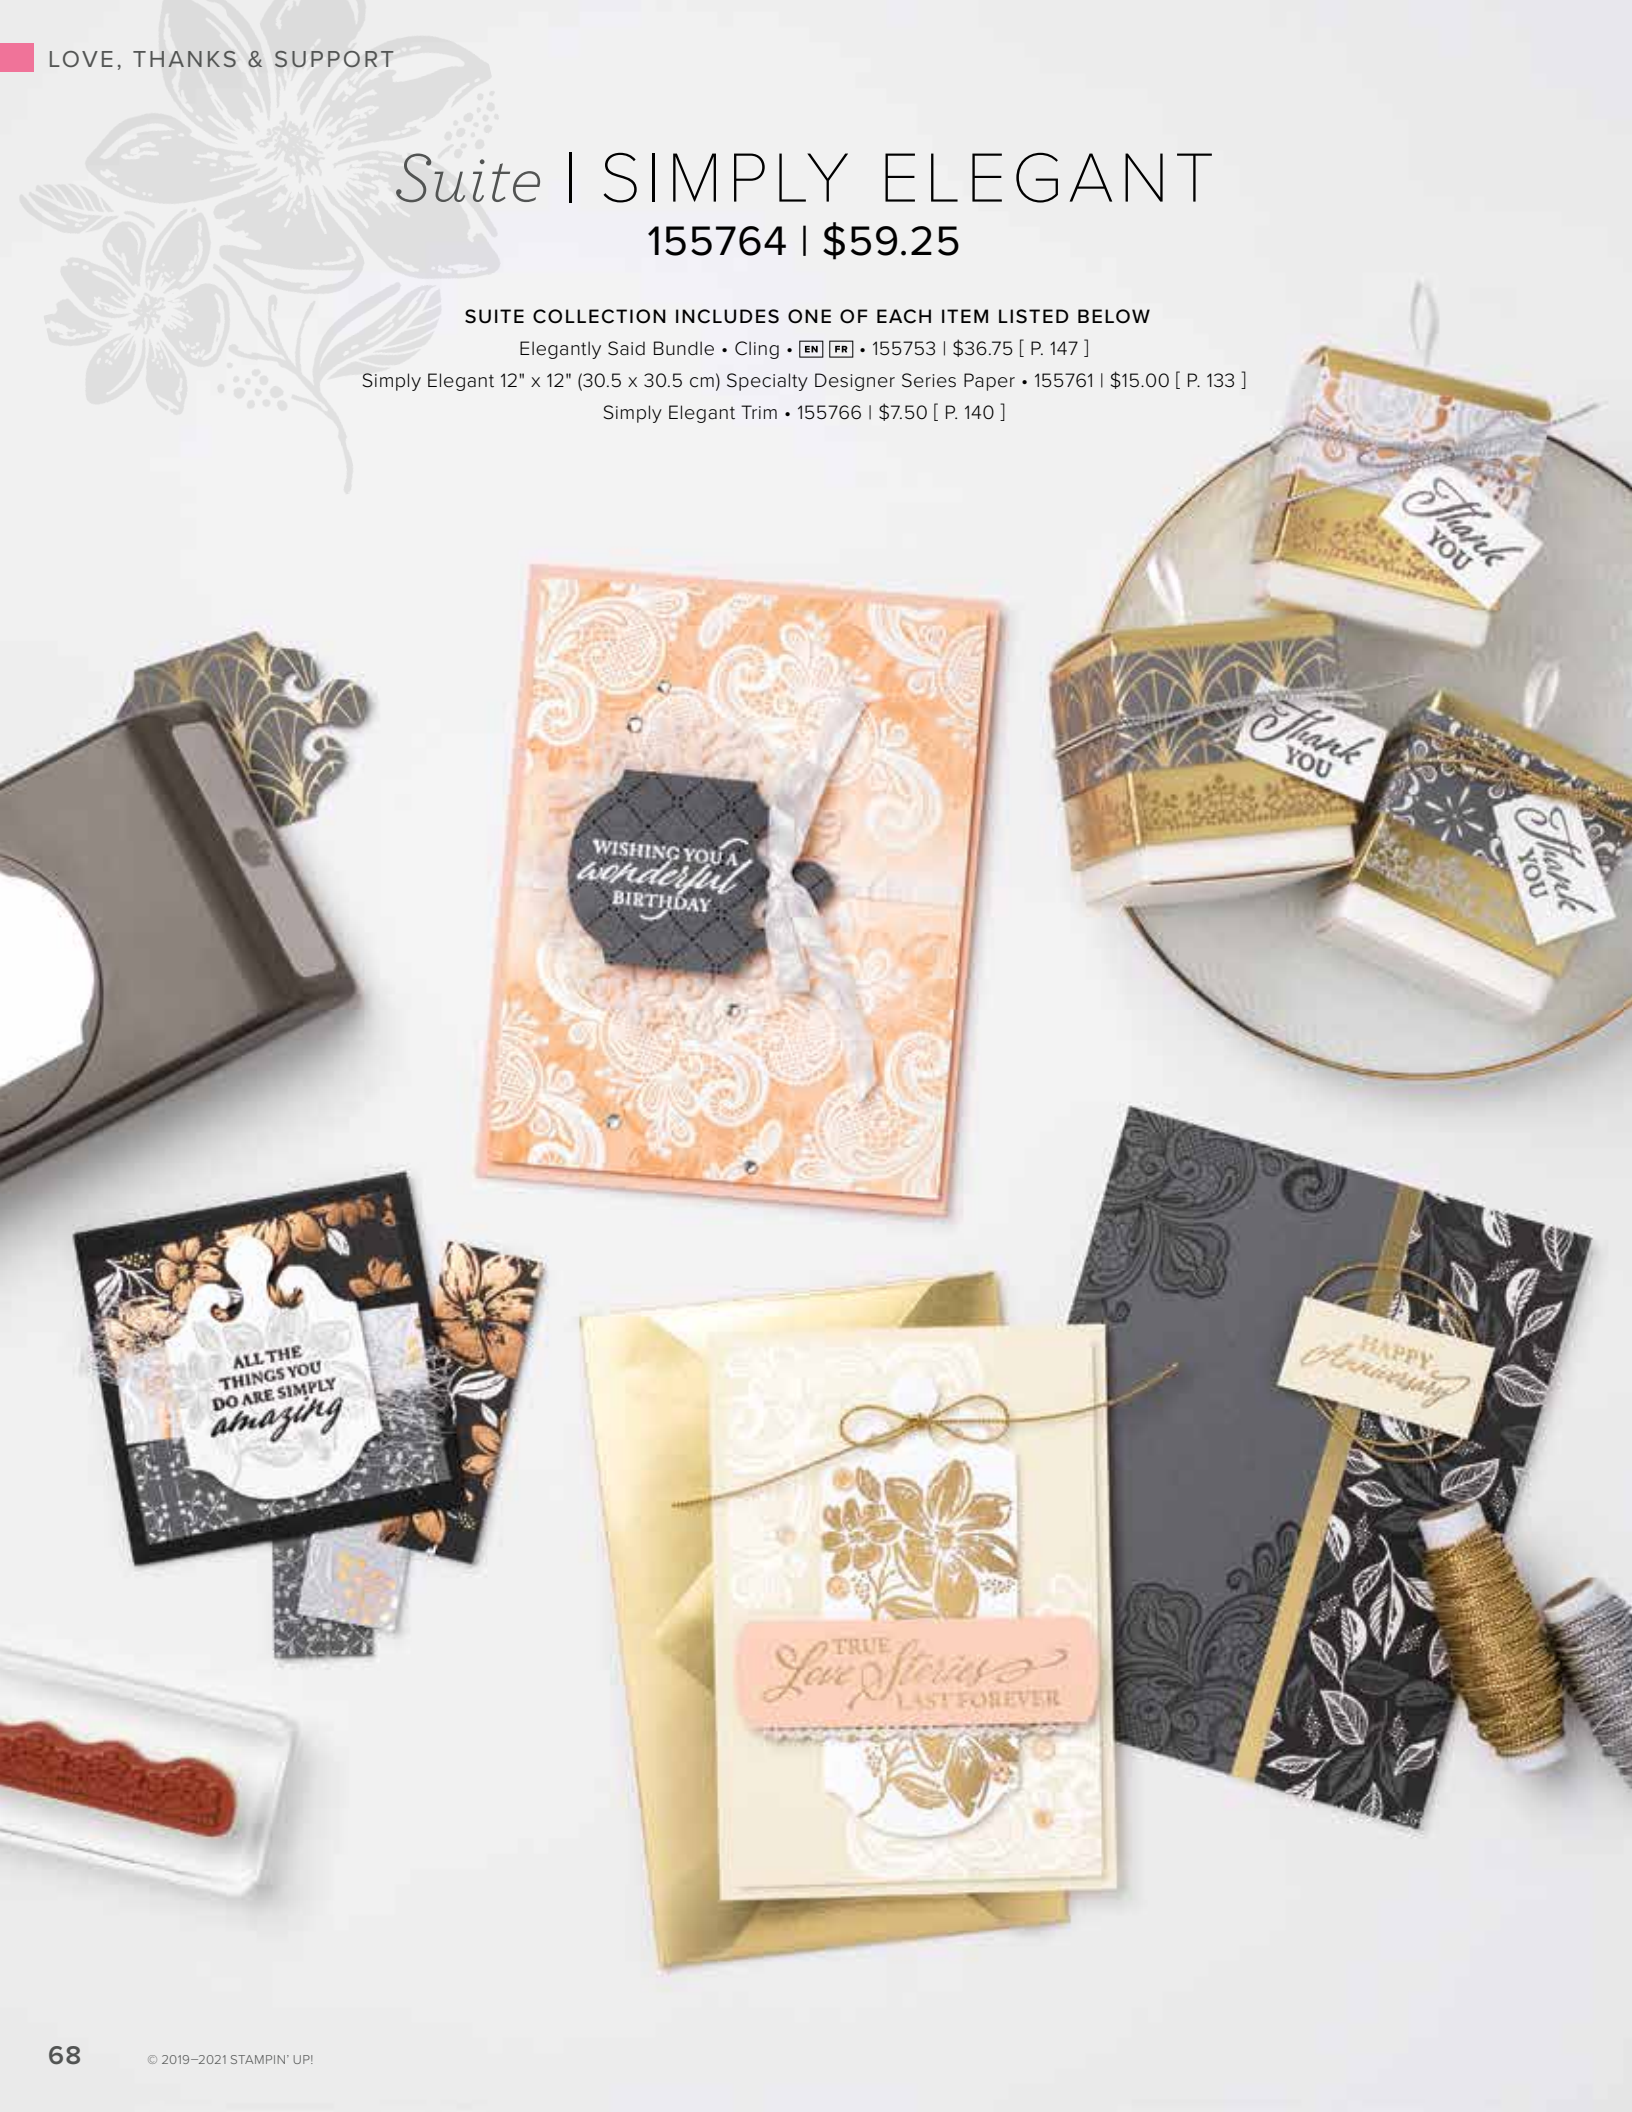

# Suite | SIMPLY ELEGANT

155764 | \$59.25

SUITE COLLECTION INCLUDES ONE OF EACH ITEM LISTED BELOW

Elegantly Said Bundle • Cling • **EN** **FR** • 155753 | \$36.75 [ P. 147 ]

Simply Elegant 12" x 12" (30.5 x 30.5 cm) Specialty Designer Series Paper • 155761 | \$15.00 [ P. 133 ]

Simply Elegant Trim • 155766 | \$7.50 [ P. 140 ]

 Create tags of any length with the Elegant Tag Punch (p. 147). Simply cut the cardstock to 1-3/4" (4.4 cm), then punch the end of the tag as shown here.