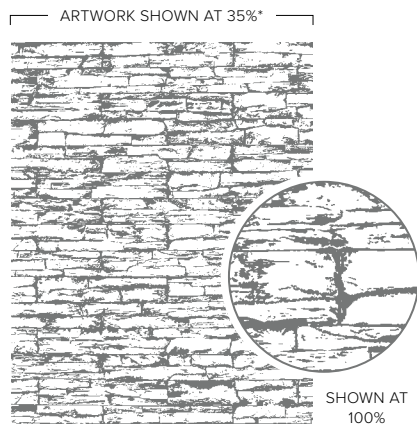

**SPiral DYE • 156927 | \$17.00**  
1 cling stamp (suggested clear block: f)

**STACKED STONE • 152556 | \$17.00**  
1 cling stamp (suggested clear block: f)

*Background | BEAUTY*

You can do so much with the background stamps. They measure 4-1/2" x 5-3/4" (11.4 x 14.6 cm) to cover the complete background of a card and help you create quick multiples. Use them with the Stamparatus (p. 144) to ensure full coverage.