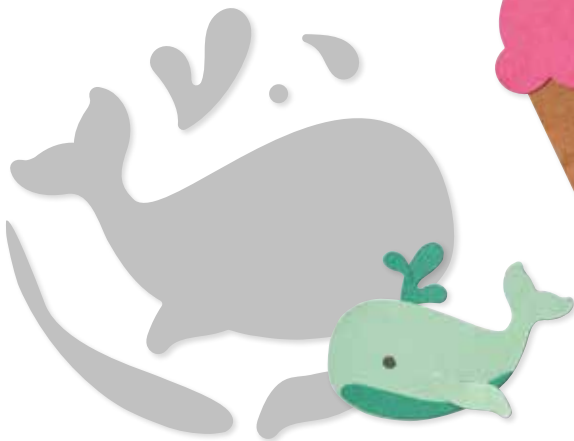

TULIP BUILDER  
151295 | \$18.00

WHALE  
152699 | \$18.00

ICE CREAM CONE BUILDER  
154241 | \$18.00

SNOWMAN BUILDER  
150643 | \$18.00

BANNERS PICK A PUNCH  
153608 | \$23.00

TREASURED TAGS PICK A PUNCH  
154425 | \$23.00